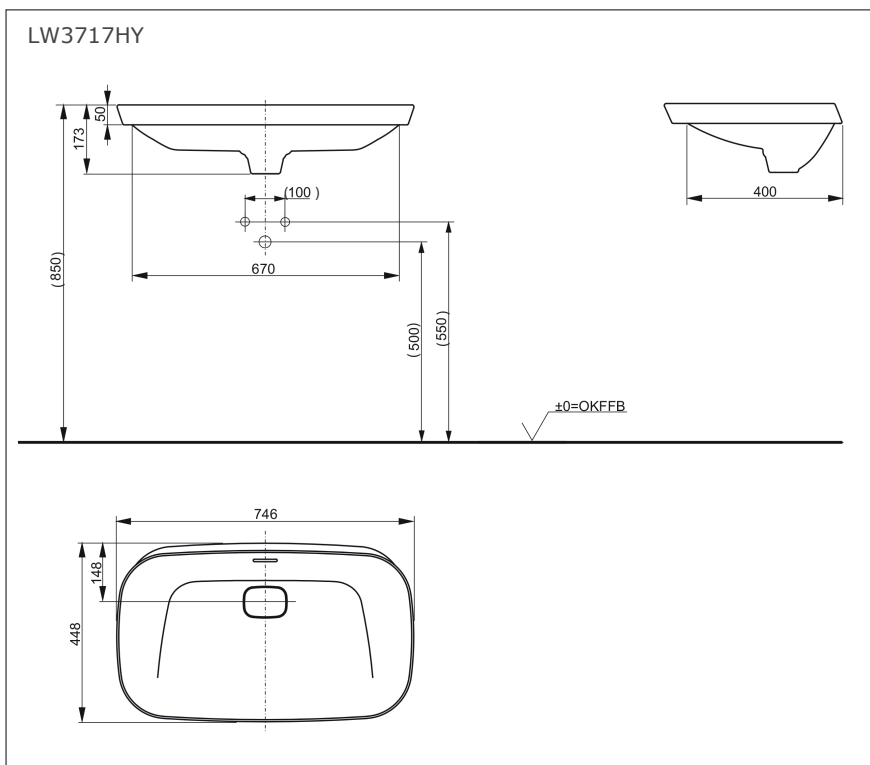

NEOREST Self Rimming Lavatory

Features

- *CeFiONtect Technology: super smooth, ion barrier glazing for a clean lavatory*
- Rear overflow with chrome plated cover
- NEOREST Suite: Matching with toilets and bathtubs

Specifications

Material : Ceramic

Size : 746W x 448D x 173H mm

Parts Description

- **LW3717HY**
Self Rimming Lavatory

Colors

- White

Please consult a TOTO representative for details